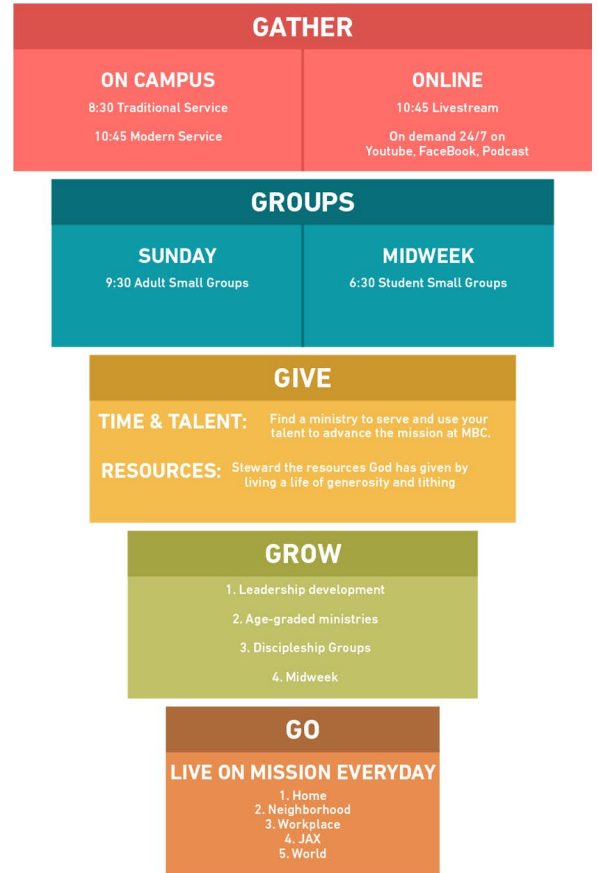

VALUES

God's word is alive and transforming His Church.

Life is shared within biblical community.

Every generation over my generation.

Transformational stories are a daily experience.

God's mission carries us locally and globally.

Worship is our response to Jesus.

A life of generosity is an overflow of our worship.

STRATEGY

HABITS: OF A MANDARIN FAMILY MEMBER LIVING ON MISSION.

I am growing in Christ daily through scripture and prayer.

I am sharing life in a small group of believers.

I am seeing Jesus more fully as I gather in worship.

I am more generous with my life in response to Jesus.

I am intentional as I serve JAX and make connections to God's global work.